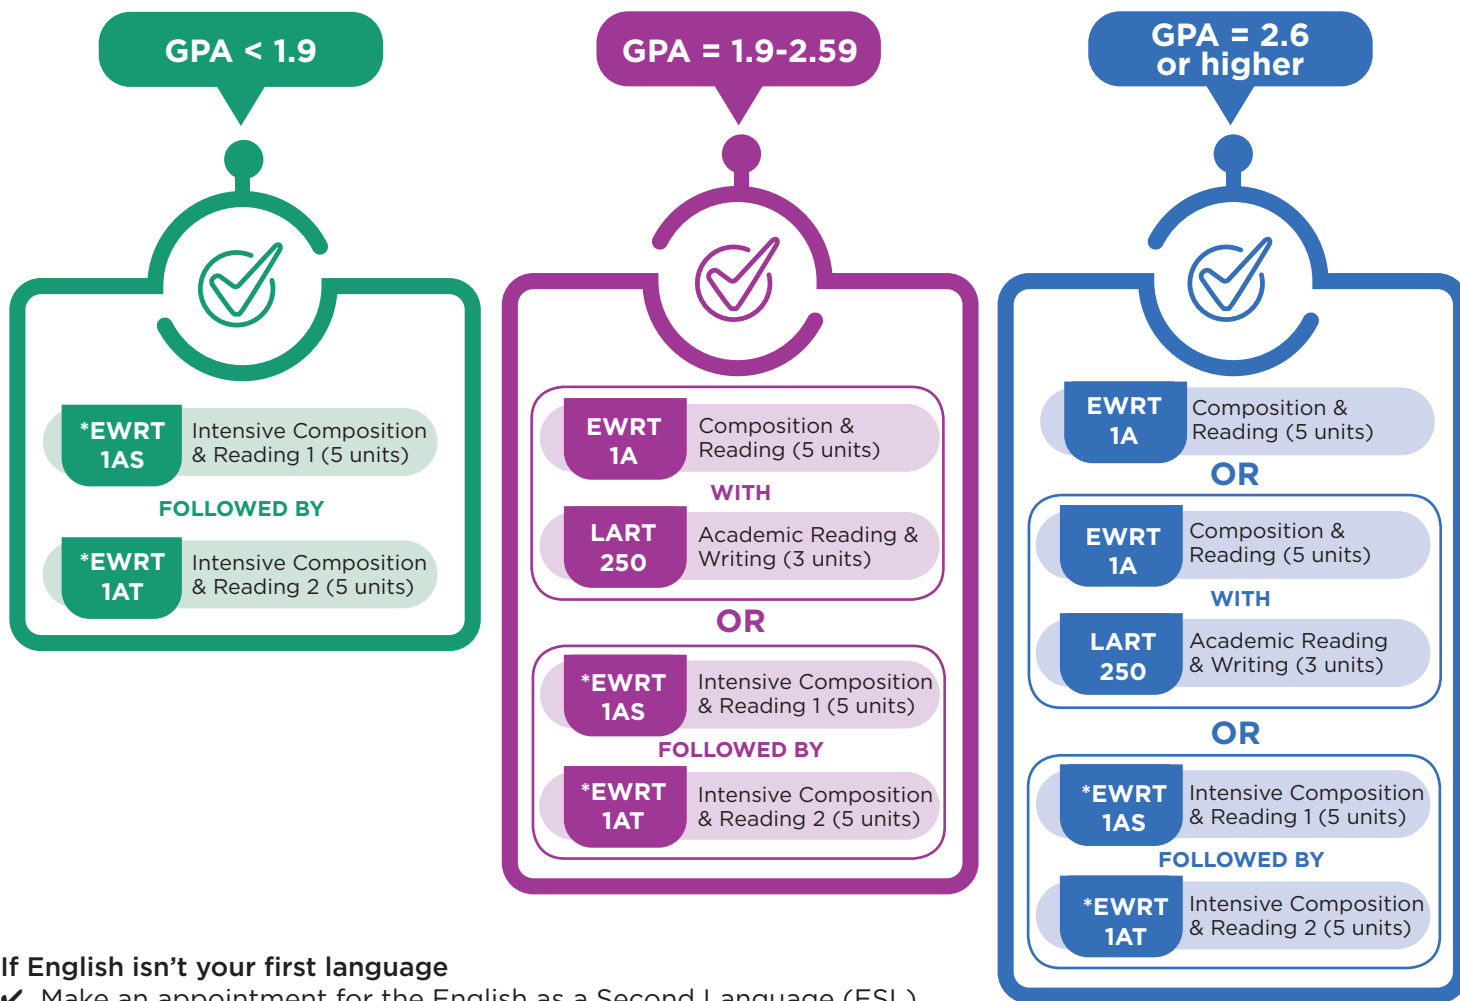

ENGLISH COURSE PLACEMENTS

by U.S. High School Transcript

IMPORTANT FOR ALL STUDENTS: Ask your counselor about choosing the English sequence that's best for you and your academic goals: deanza.edu/our-counselors

COLLEGE-LEVEL ENGLISH COMPOSITION AND WRITING

Three paths, depending on U.S. high school GPA

If English isn't your first language

- ✓ Make an appointment for the English as a Second Language (ESL) placement test by visiting deanza.edu/assessment/appt.html

If you didn't complete grades 9-11 in a U.S. high school, or if you've been out of high school for several years

- ✓ Make an appointment for an English assessment by visiting deanza.edu/assessment/appt.html

If you feel you're not ready for college-level English

- ✓ See your counselor for other options: deanza.edu/our-counselors

* If you take EWRT 1AS and EWRT 1AT, only 5 units will be transferable. See your counselor for more information.